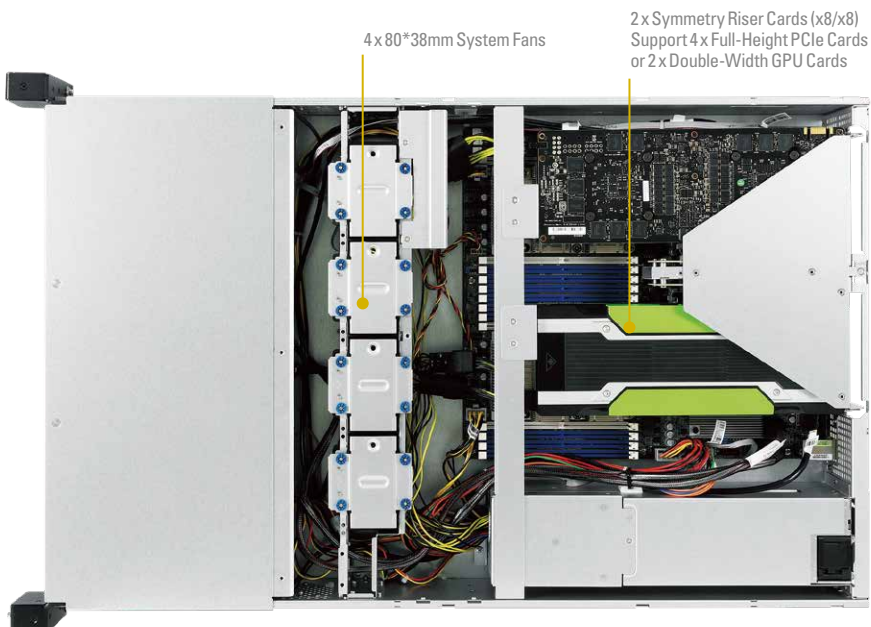

2U2G/C622

GPGPU

NVIDIA
TESLA

2933

Converged Server, HPC, Virtualization, and Big Data

GPU server

2U2G/C622

System Physical Status	Form Factor	2U Rackmount
	Chassis Dimension	715mm x 448mm x 86mm(28.1" x 17.6" x 3.4")
	Support MB Size	EEB, 12" x 13"(EP2C622D16NM)
Front Panel	Buttons	Power On/Standby button, UID button
	LEDs	System LED, UID LED, Power LED, 2 x Network activity LED
	I/O Ports	2 x USB 2.0 ports
Storage	External	8 x 3.5" SATA HDDs(6GB/s)
	Internal	4x 2.5"SATA HDDs(6GB/s)
System Cooling	Fan(Front)	4 x 80*38 system fans
Power Supply	Capacity	2U(1+1)Redundant
	Output Watts	1600W
	Efficiency	Platinum