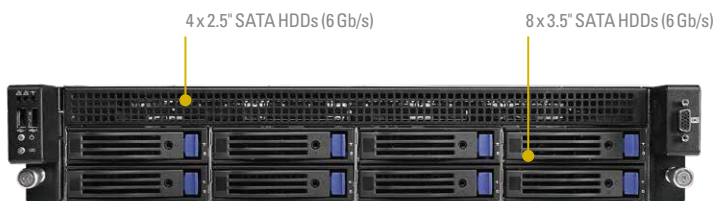

2U2G/C622

GPGPU

NVIDIA
TESLA

2933

Converged Server, HPC, Virtualization, and Big Data

GPU server

2U2G/C622

System Physical Status	Form Factor	2U Rackmount
	Chassis Dimension	715mm x 448mm x 86mm(28.1" x 17.6" x 3.4")
	Support MB Size	EEB, 12" x 13"(EP2C622D16NM)
Front Panel	Buttons	Power On/Standby button, UID button
	LEDs	System LED, UID LED, Power LED, 2 x Network activity LED
	I/O Ports	2 x USB 2.0 ports
Storage	External	8 x 3.5" SATA HDDs(6GB/s)
	Internal	4x 2.5"SATA HDDs(6GB/s)
System Cooling	Fan(Front)	4 x 80*38 system fans
Power Supply	Capacity	2U(1+1)Redundant
	Output Watts	1600W
	Efficiency	Platinum