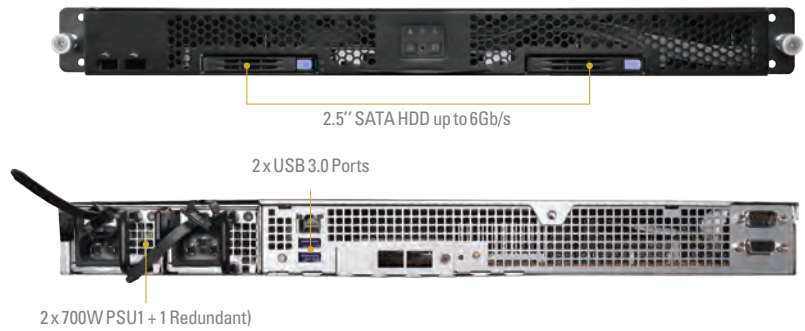

1U12XL-C622 RPSU

3647

2666

Storage

High-density Web 2.0
Cloud Datacenter Storage

1U12XL-C622 RPSU

System Physical Status	Form Factor	1U Rackmount
	Chassis Dimension	860 x 438.5 x 43.2 mm
	Support MB Size	CEB, 12" x 10.5" (EP2C622D16FM)
Front Panel	Buttons	Power On/Standby button, UID button, System reset button
	LEDs	Power Status LED, LAN activity LED, HDD status LED
	I/O Ports	N/A
Storage	External	2 Hot-Swappable Bay for 2.5" 7mm SATA / SAS* HDD
	Front Side Backplane	Dual single Backplanes for each drive
	Internal Side	12 Bay multi-function Hot-Swappable Bay for 3.5" or 2.5" SATA/SAS HDD/SSD*
	Internal Side Backplane	3x Quad ports Backplane for drives* *SFF-8482 connector
System Cooling	Fan	6 x 40*28 mm system fans
Power Supply	Capacity	2 (1+1), 1U Redundant
	Output Watts	700W
	Efficiency	Platinum

- Compatible Mezzanine Lan Card: MP-4227R2, MP-557R2
- Compatible Mezzanine Storage Card: M3008S