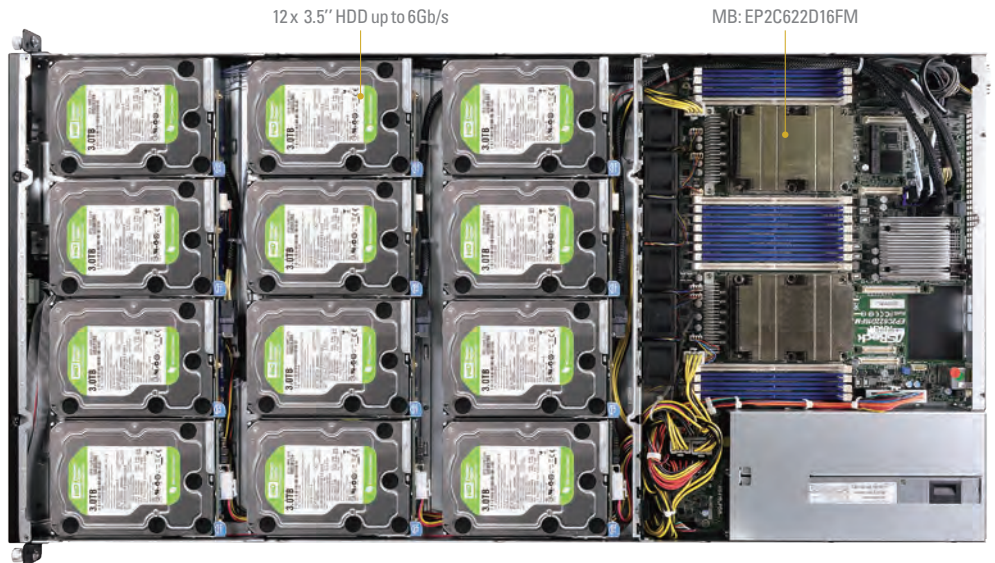

1U12XL-C622 RPSU

3647

2666

Storage

High-density Web 2.0
Cloud Datacenter Storage

1U12XL-C622 RPSU

System Physical Status	Form Factor	1U Rackmount
	Chassis Dimension	860 x 438.5 x 43.2 mm
	Support MB Size	CEB, 12" x 10.5" (EP2C622D16FM)
Front Panel	Buttons	Power On/Standby button, UID button, System reset button
	LEDs	Power Status LED, LAN activity LED, HDD status LED
	I/O Ports	N/A
Storage	External	2 Hot-Swappable Bay for 2.5" 7mm SATA / SAS* HDD
	Front Side Backplane	Dual single Backplanes for each drive
	Internal Side	12 Bay multi-function Hot-Swappable Bay for 3.5" or 2.5" SATA/SAS HDD/SSD*
	Internal Side Backplane	3x Quad ports Backplane for drives* *SFF-8482 connector
System Cooling	Fan	6 x 40*28 mm system fans
Power Supply	Capacity	2 (1+1), 1U Redundant
	Output Watts	700W
	Efficiency	Platinum

- Compatible Mezzanine Lan Card: MP-4227R2, MP-557R2
- Compatible Mezzanine Storage Card: M3008S