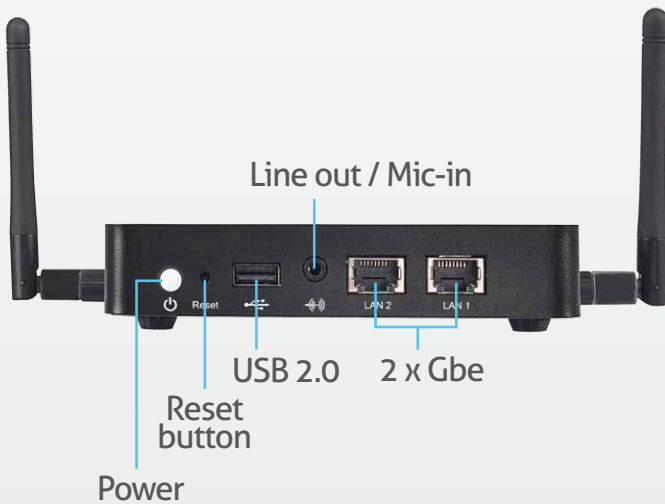

uBOX-110

Embedded BOX PC

Spotlight Features

- Intel® Atom™ Baytrail D/M/I SoC processor
- 1*HDMI / 1*Mini-HDMI
- Support Windows Embedded OS and Linux
- 2*Gbe LAN Intel i210 Gbe LAN
- Ultra Slim, Fanless Design and Cabless design
- DC 12V power input
- WiFi Module & Antenna (optional item)

Rear I/O

Serial Port	N/A
USB	1 USB 3.0 ports / 1 x USB2.0 / 1 x Micro USB2.0
LAN	2 RJ45 Port for Gbe
Vedio output	1 x HDMI. 1 x Mini HDMI
Audio	Line out / Mic-in
Expansion	1 x mini PCIe (half size) / 1 x mSATA

Mechanical

Material	Top cover -aluminum extrusion/ Base- metal
Dimension	W*D*H : 135*116*25.4mm
Weight	0.5kg
Mounting	Vesa mount (included)