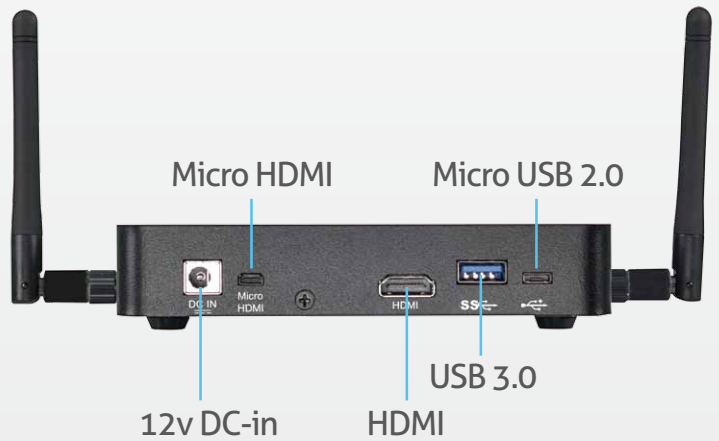

uBOX-110

Embedded BOX PC

Spotlight Features

- Intel® Atom™ Baytrail D/M/I SoC processor
- 1*HDMI / 1*Mini-HDMI
- Support Windows Embedded OS and Linux
- 2*Gbe LAN Intel i210 Gbe LAN
- Ultra Slim, Fanless Design and Cabless design
- DC 12V power input
- WiFi Module & Antenna (optional item)

Rear I/O

Serial Port	N/A
USB	1 USB 3.0 ports / 1 x USB2.0 / 1 x Micro USB2.0
LAN	2 RJ45 Port for Gbe
Vedio output	1 x HDMI. 1 x Mini HDMI
Audio	Line out / Mic-in
Expansion	1 x mini PCIe (half size) / 1 x mSATA

Mechanical

Material	Top cover -aluminum extrusion/ Base- metal
Dimension	W*D*H : 135*116*25.4mm
Weight	0.5kg
Mounting	Vesa mount (included)