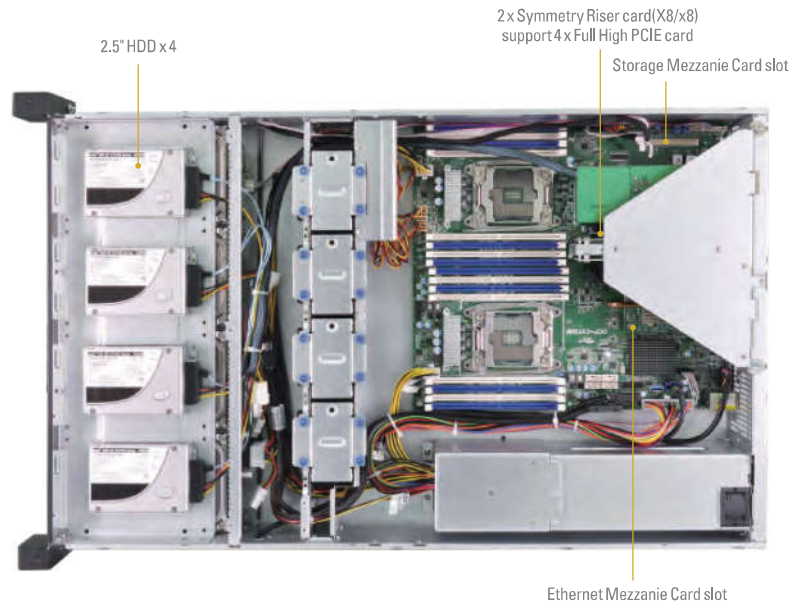

# 2U4FH-8L

High Performance Computing Server for Datacenter, Big Data, VM and Enterprise System

2 Full-Height Card Supported in 2U

1U/2U High Density Storage

## 2U4FH-8L

<b>System Physical Status</b>	Form Factor	2U Rackmount
	Chassis Dimension	715mm x 448mm x 86mm (28.1 x 17.6 x 3.4")
	Support MB Size	EEB, 12" x 13" (FH-C612NM)
<b>Front Panel</b>	Buttons	Power On/Standby button, System reset button
	LEDs	Power LED, Hard drive activity LED, Network activity LEDs
	I/O Ports	2 x USB 2.0 Ports
<b>Storage</b>	External	8 x 3.5" SATA HDDs (6GB/s) Hot Swap Bay
	Internal	4 x 2.5" PCIe SSD
<b>System Cooling</b>	Fan	6 x 80*38 system fans
<b>Power Supply</b>	Capacity	1U(1+1) Redundant
	Output Watts	750W
	Efficiency	Platinum
<b>HDD Backplane</b>	Expander	N/A
	Connection to MB	N/A