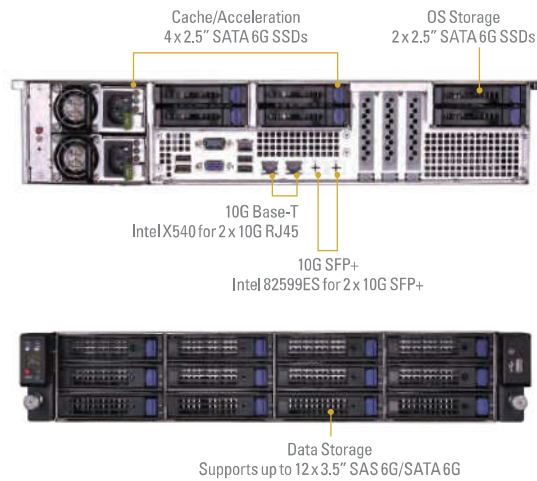

2U12L6SW-2TS6

Hybrid Storage
SAS + SSD Best Platform
for Datacenter, Database,
Big Data Server and VM.

2U12L6SW-2TS6

System Physical Status	Form Factor	2U Rackmount
	Chassis Dimension	26" x 16.9" x 3.5" (660 x 430 x 88 mm)
	Support MB Size	EEB, 12"x13" (EP2C602-2TS6/D16)
Front Panel	Buttons	Power On/Standby button, ID button, System reset button, NMI button
	LEDs	Power LED, Identification LED, Hard drive activity LED, 4x Network activity LEDs, System event LED
	I/O Ports	1 x USB 2.0 Ports
Storage	Front side	12 x 3.5" SATA HDDs (6GB/s)
	Rear side	6 x 2.5" SATA HDDs (6GB/s)
System Cooling	Fan	4 x 80*38 mm system fans
Power Supply	Capacity	2U (1+1) Redundant
	Output Watts	650W
	Efficiency	Gold
Front HDD Backplane	Expander	LSI 2x20
	Connection to MB	3 x mini-SAS 8087 (for 12 x 3.5" SAS2/SATA3)
Rear HDD Backplane	Expander	NA
	Connection to MB	1 x mini-SAS 8087 & 2-port SATA3 (for 6 x 2.5" SAS2/SATA3)