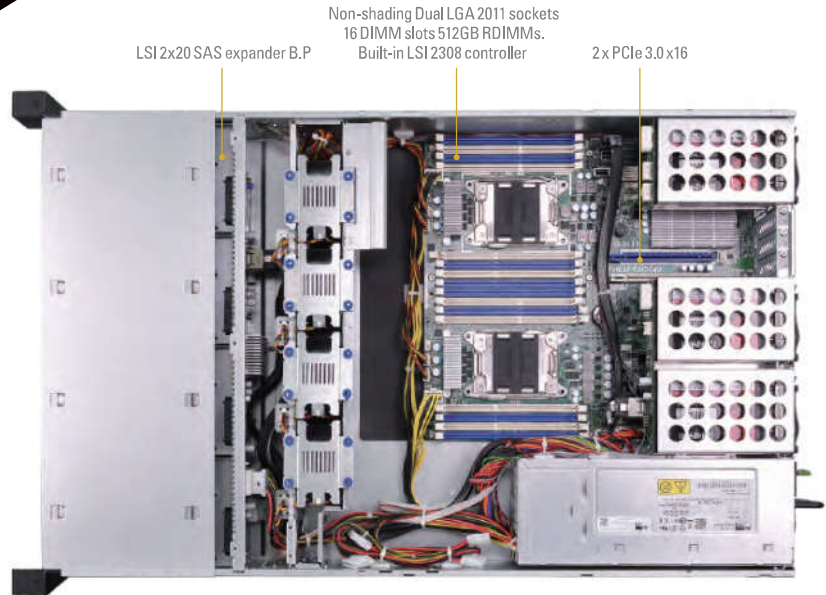

2U12L6SW-2TS6

Hybrid Storage
SAS + SSD Best Platform
for Datacenter, Database,
Big Data Server and VM.

2U12L6SW-2TS6

System Physical Status	Form Factor	2U Rackmount
	Chassis Dimension	26" x 16.9" x 3.5" (660 x 430 x 88 mm)
	Support MB Size	EEB, 12"x13" (EP2C602-2TS6/D16)
Front Panel	Buttons	Power On/Standby button, ID button, System reset button, NMI button
	LEDs	Power LED, Identification LED, Hard drive activity LED, 4x Network activity LEDs, System event LED
	I/O Ports	1 x USB 2.0 Ports
Storage	Front side	12 x 3.5" SATA HDDs (6GB/s)
	Rear side	6 x 2.5" SATA HDDs (6GB/s)
System Cooling	Fan	4 x 80*38 mm system fans
Power Supply	Capacity	2U (1+1) Redundant
	Output Watts	650W
	Efficiency	Gold
Front HDD Backplane	Expander	LSI 2x20
	Connection to MB	3 x mini-SAS 8087 (for 12 x 3.5" SAS2/SATA3)
Rear HDD Backplane	Expander	NA
	Connection to MB	1 x mini-SAS 8087 & 2-port SATA3 (for 6 x 2.5" SAS2/SATA3)