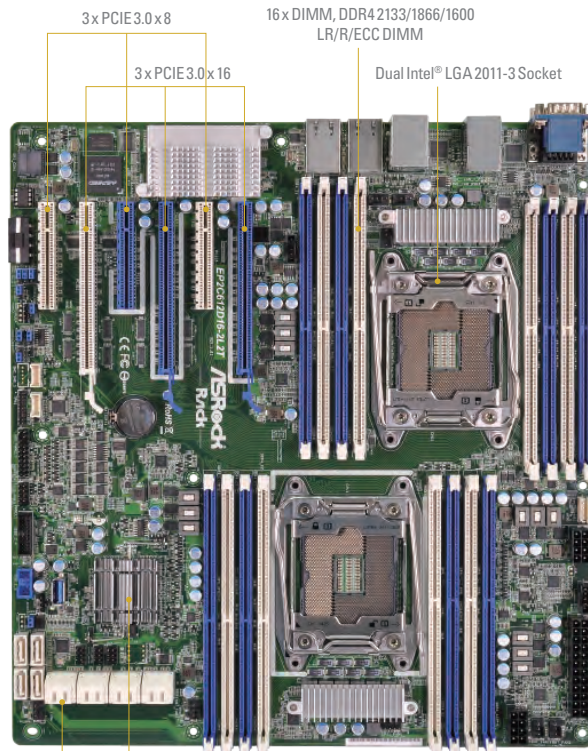

# EP2C612D16-2L2T

Hadoop, CDN, IPTV, VM  
Database Server

2011-R3

Thunderbolt  
Card Ready

DDR4

Chipset C612  
SATA 36.0 Gb/s

Quad Intel® Server LAN  
IPMI Dedicated LAN

		EP2C612D16-2L2T
<b>Form Factor</b>		SSI EEB(12"x13")
<b>Processor Support</b>		Dual Socket LGA 2011 R3 Support Intel® Xeon Processor E5-2600/4600 v3 series
<b>Chipset</b>		Intel® C612
<b>Memory</b>		Quad Channel, 16 DIMM, DDR4 2133/1866/1600 ECC DIMM, R DIMM, LR DIMM
<b>Storage</b>	Intel PCH	Intel® C612: 10 x SATA3 6.0 Gb/s (support RAID 0, 1, 5, 10)
	Additional	Marvell 9172: 2 x SATA3 6Gbps
<b>Expansion Slots</b>		3 x PCIe 3.0 x16, 3 x PCIe 3.0 x8
<b>Ethernet</b>	LAN Controller	1 x Intel® X540(Support 2x10G Base-T), 2 x Intel® i210
	LAN Port	RJ45:4+1(for IPMI 2.0)
<b>System management</b>	BMC Controller	ASPEED 2400
	IPMI dedicated LAN	Realtek RTL8211E
<b>Thunderbolt ready</b>		Thunderbolt AIC Connector